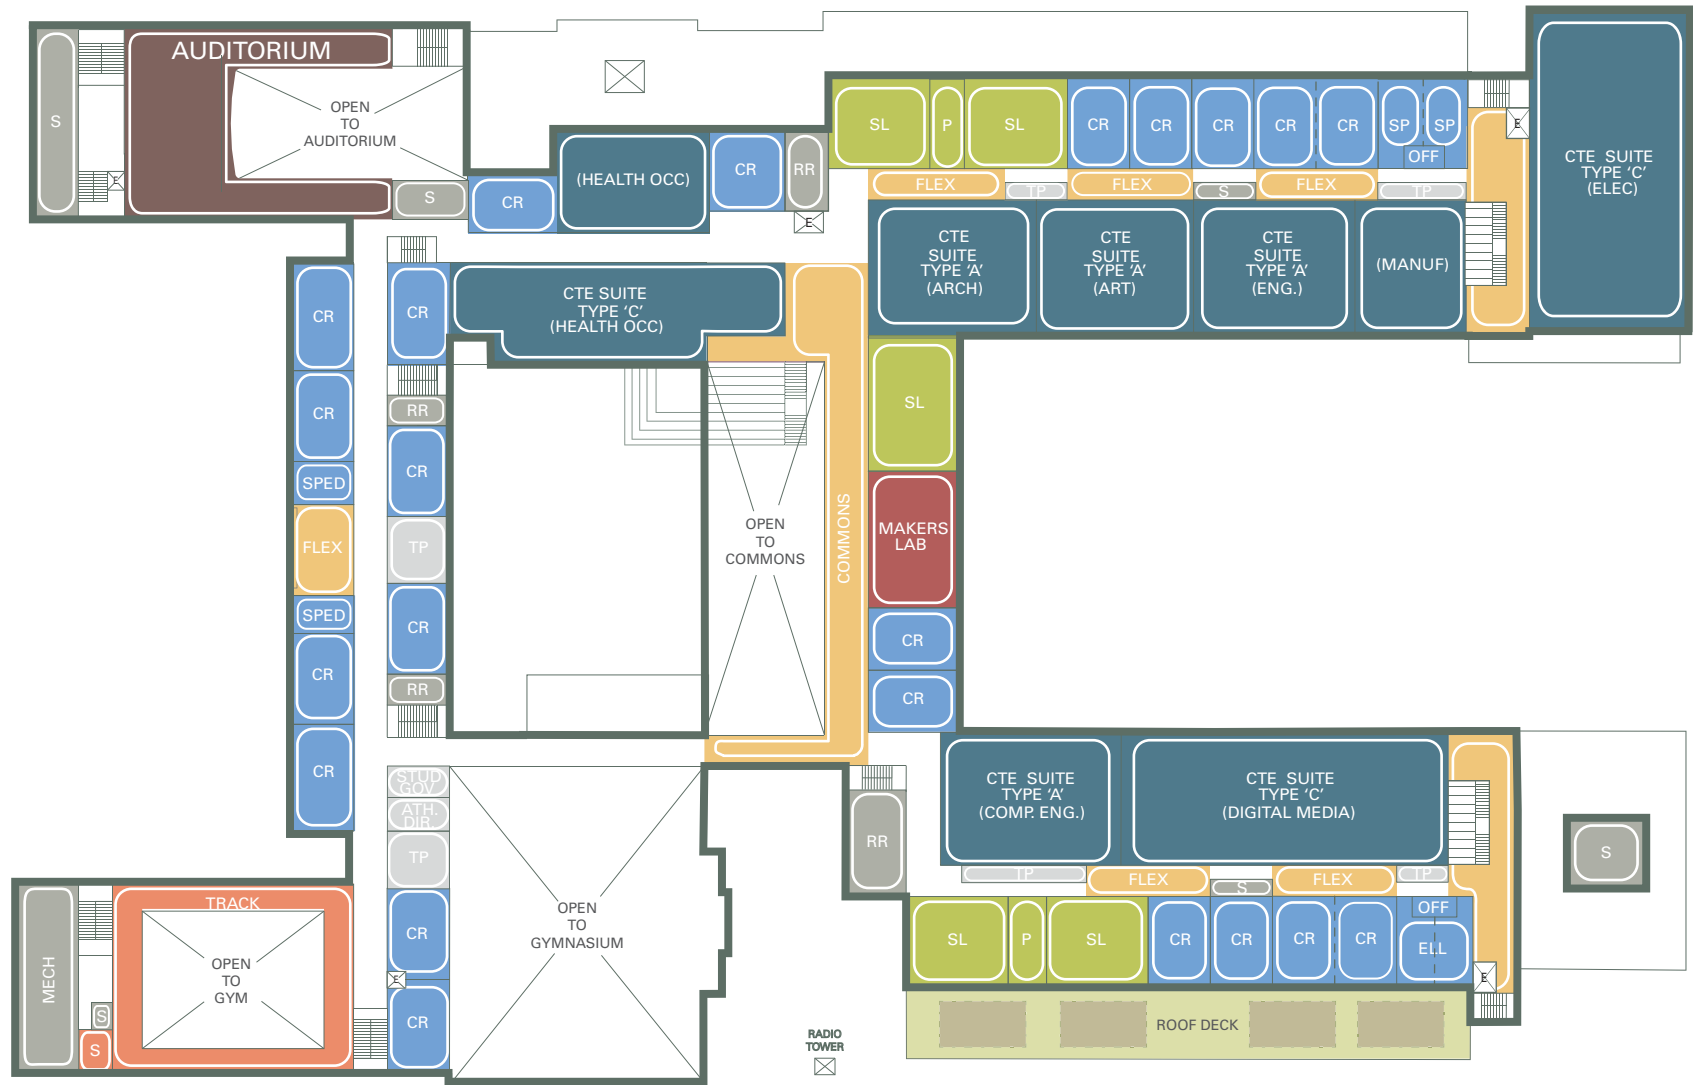

SITE PLAN

MASTER PLAN / MAIN LEVEL

MASTER PLAN / UPPER LEVEL

LEGEND

■ GATHERING SPACE	■ SL (SCIENCE LAB)	■ PERFORMING ARTS
■ CTE	■ ATHLETICS	■ SPECIALTY RESOURCE
■ CR (CLASSROOM)	■ SUPPORT	■ ADMIN & TP (TEACHER PLANNING)
■ SP (SPECIAL EDUCATION)		

MASTER PLAN / LOWER LEVEL