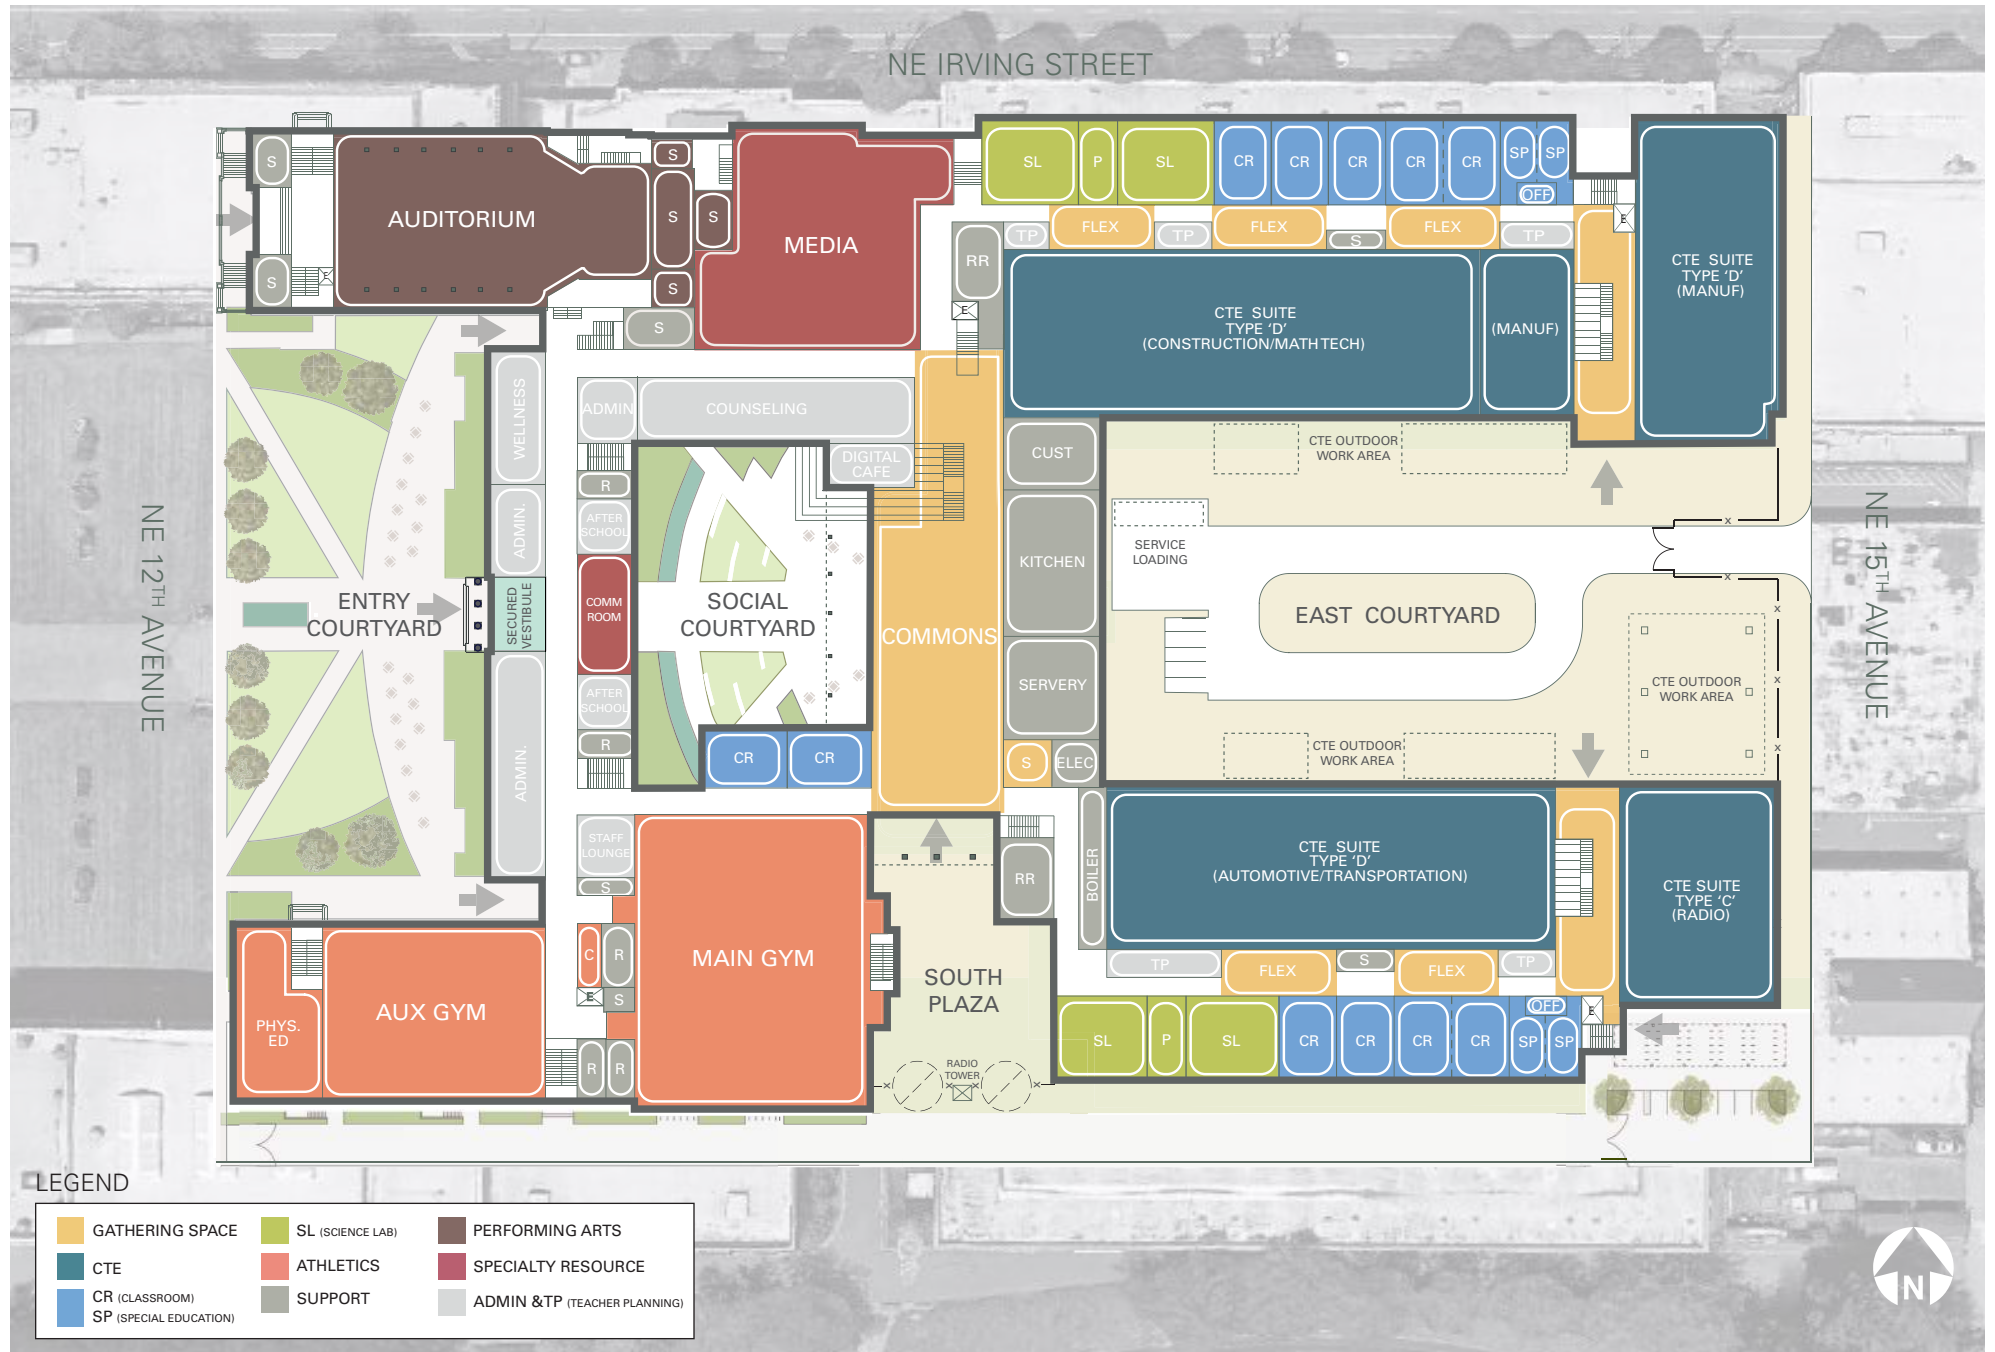

SITE PLAN

MASTER PLAN / MAIN LEVEL

MASTER PLAN / UPPER LEVEL

LEGEND

■ GATHERING SPACE	■ SL (SCIENCE LAB)	■ PERFORMING ARTS
■ CTE	■ ATHLETICS	■ SPECIALTY RESOURCE
■ CR (CLASSROOM)	■ SUPPORT	■ ADMIN & TP (TEACHER PLANNING)
■ SP (SPECIAL EDUCATION)		

MASTER PLAN / LOWER LEVEL